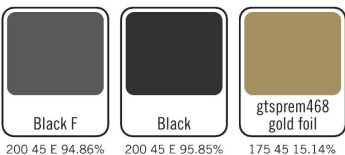

THIS PROOF IS FOR YOUR GENERAL APPROVAL FOR COPY ONLY. PLEASE CHECK THOROUGHLY AS THE RESPONSIBILITY FOR ITS ACCURACY RESTS WITH YOU. PLEASE CHECK ALL COPY, LEGAL STANDARDS AND SIGN AND DATE YOUR APPROVAL FOR PRINT.

APPROVED BY ..... DATE.....

INTERNAL USE ONLY

05-6366

ME: M300003584

PRINT CHANGE:

SPECI: .....

REF: .....